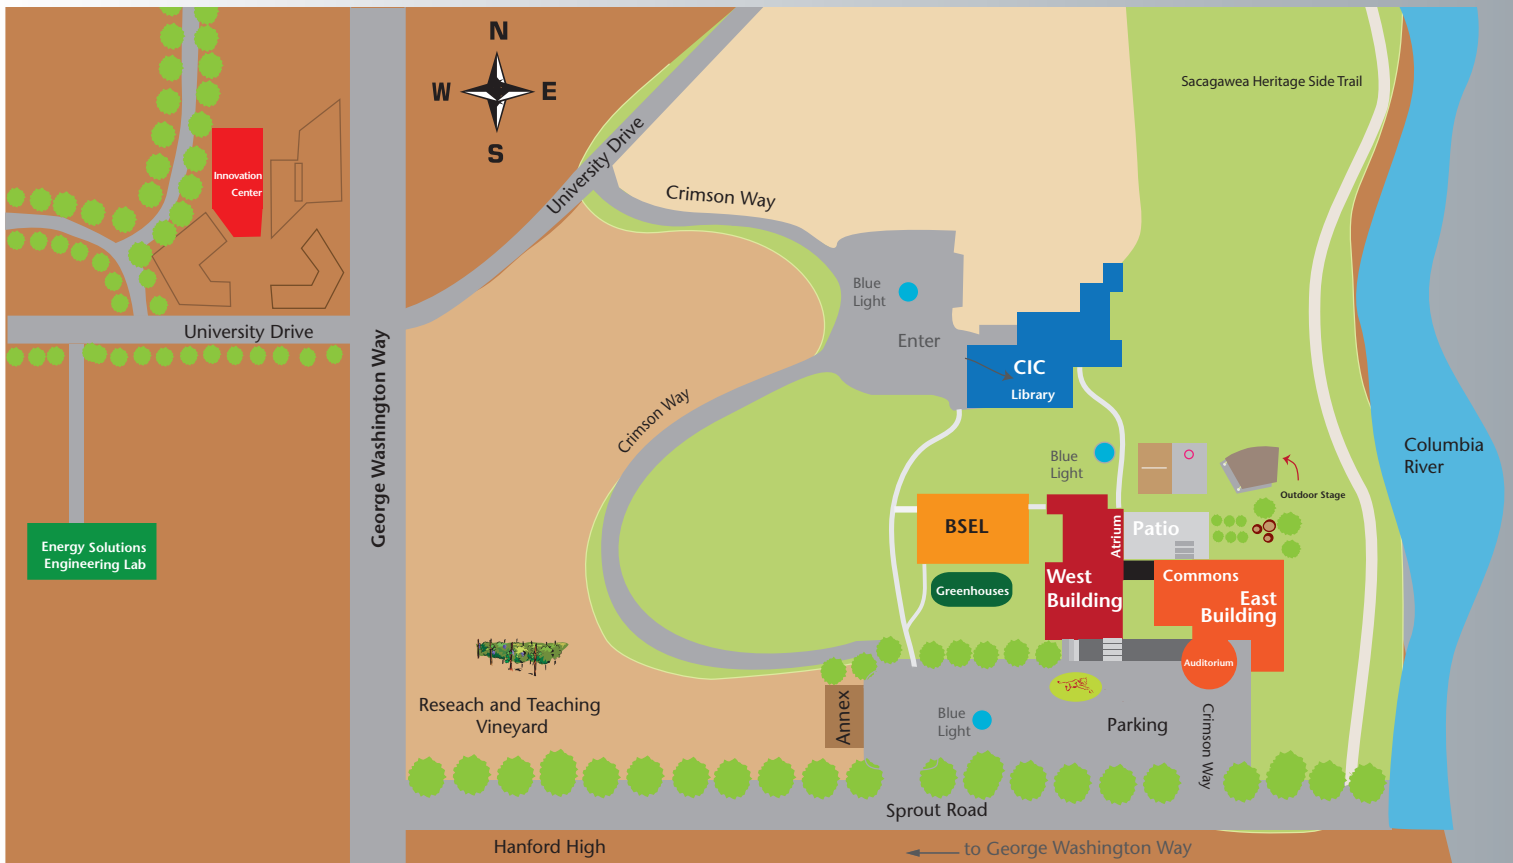

WSU Tri-Cities Campus Map

WSU Tri-Cities campus parking – Open parking, no permits required. Parking lots located off Sprout Road and on University Drive, in front of the Consolidated Information Center (CIC).

Everyone must observe parking restrictions, including disabled, fire and safety zones. Violators will be ticketed.

WASHINGTON STATE UNIVERSITY
 TRI-CITIES

World Class. Face to Face.